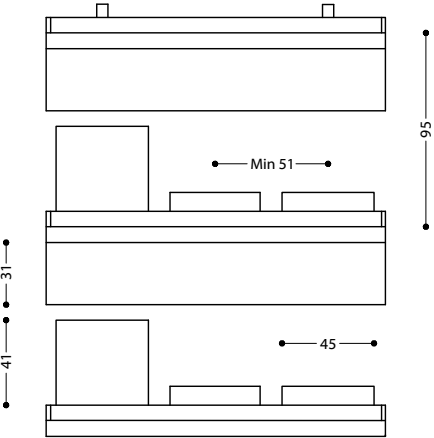

Runner fixed table