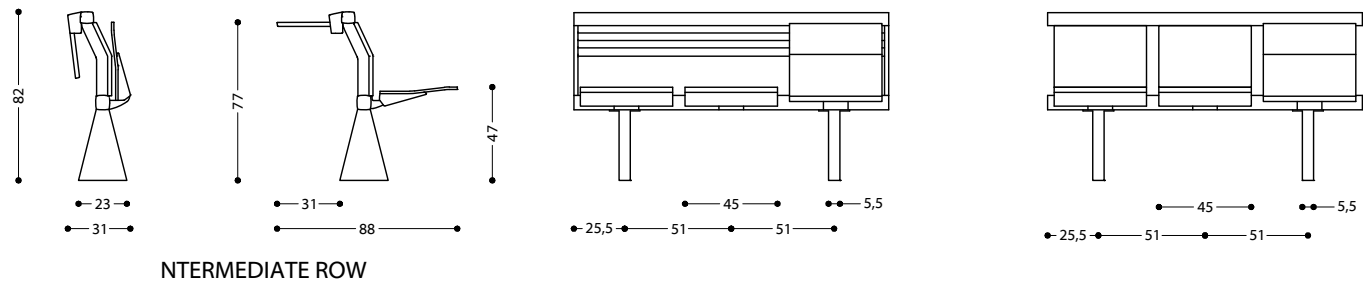

Runner tip-up table