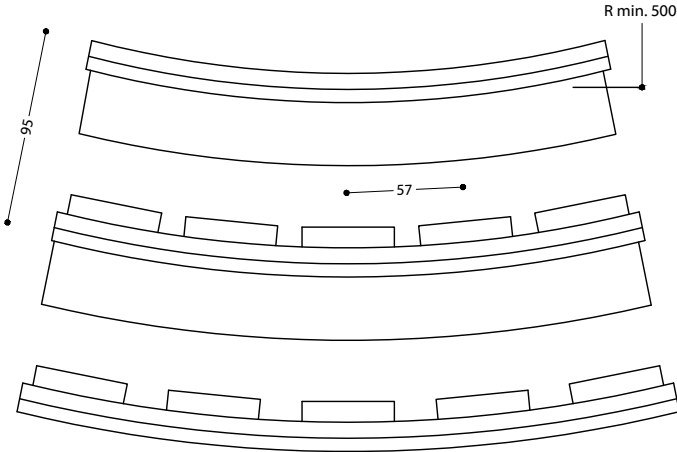

Runner fixed table