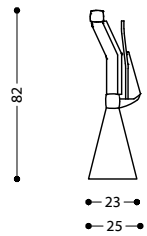

Runner tip-up table