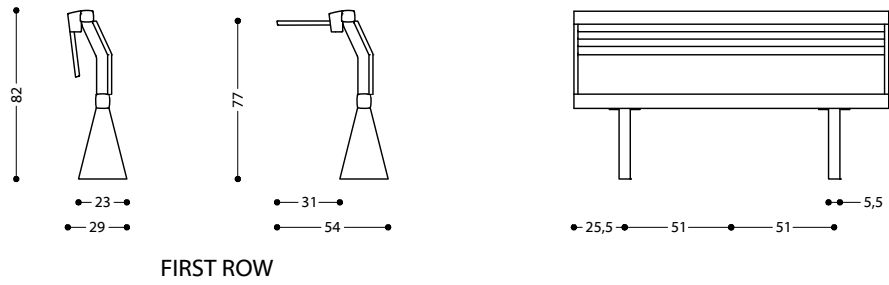

Runner tip-up table